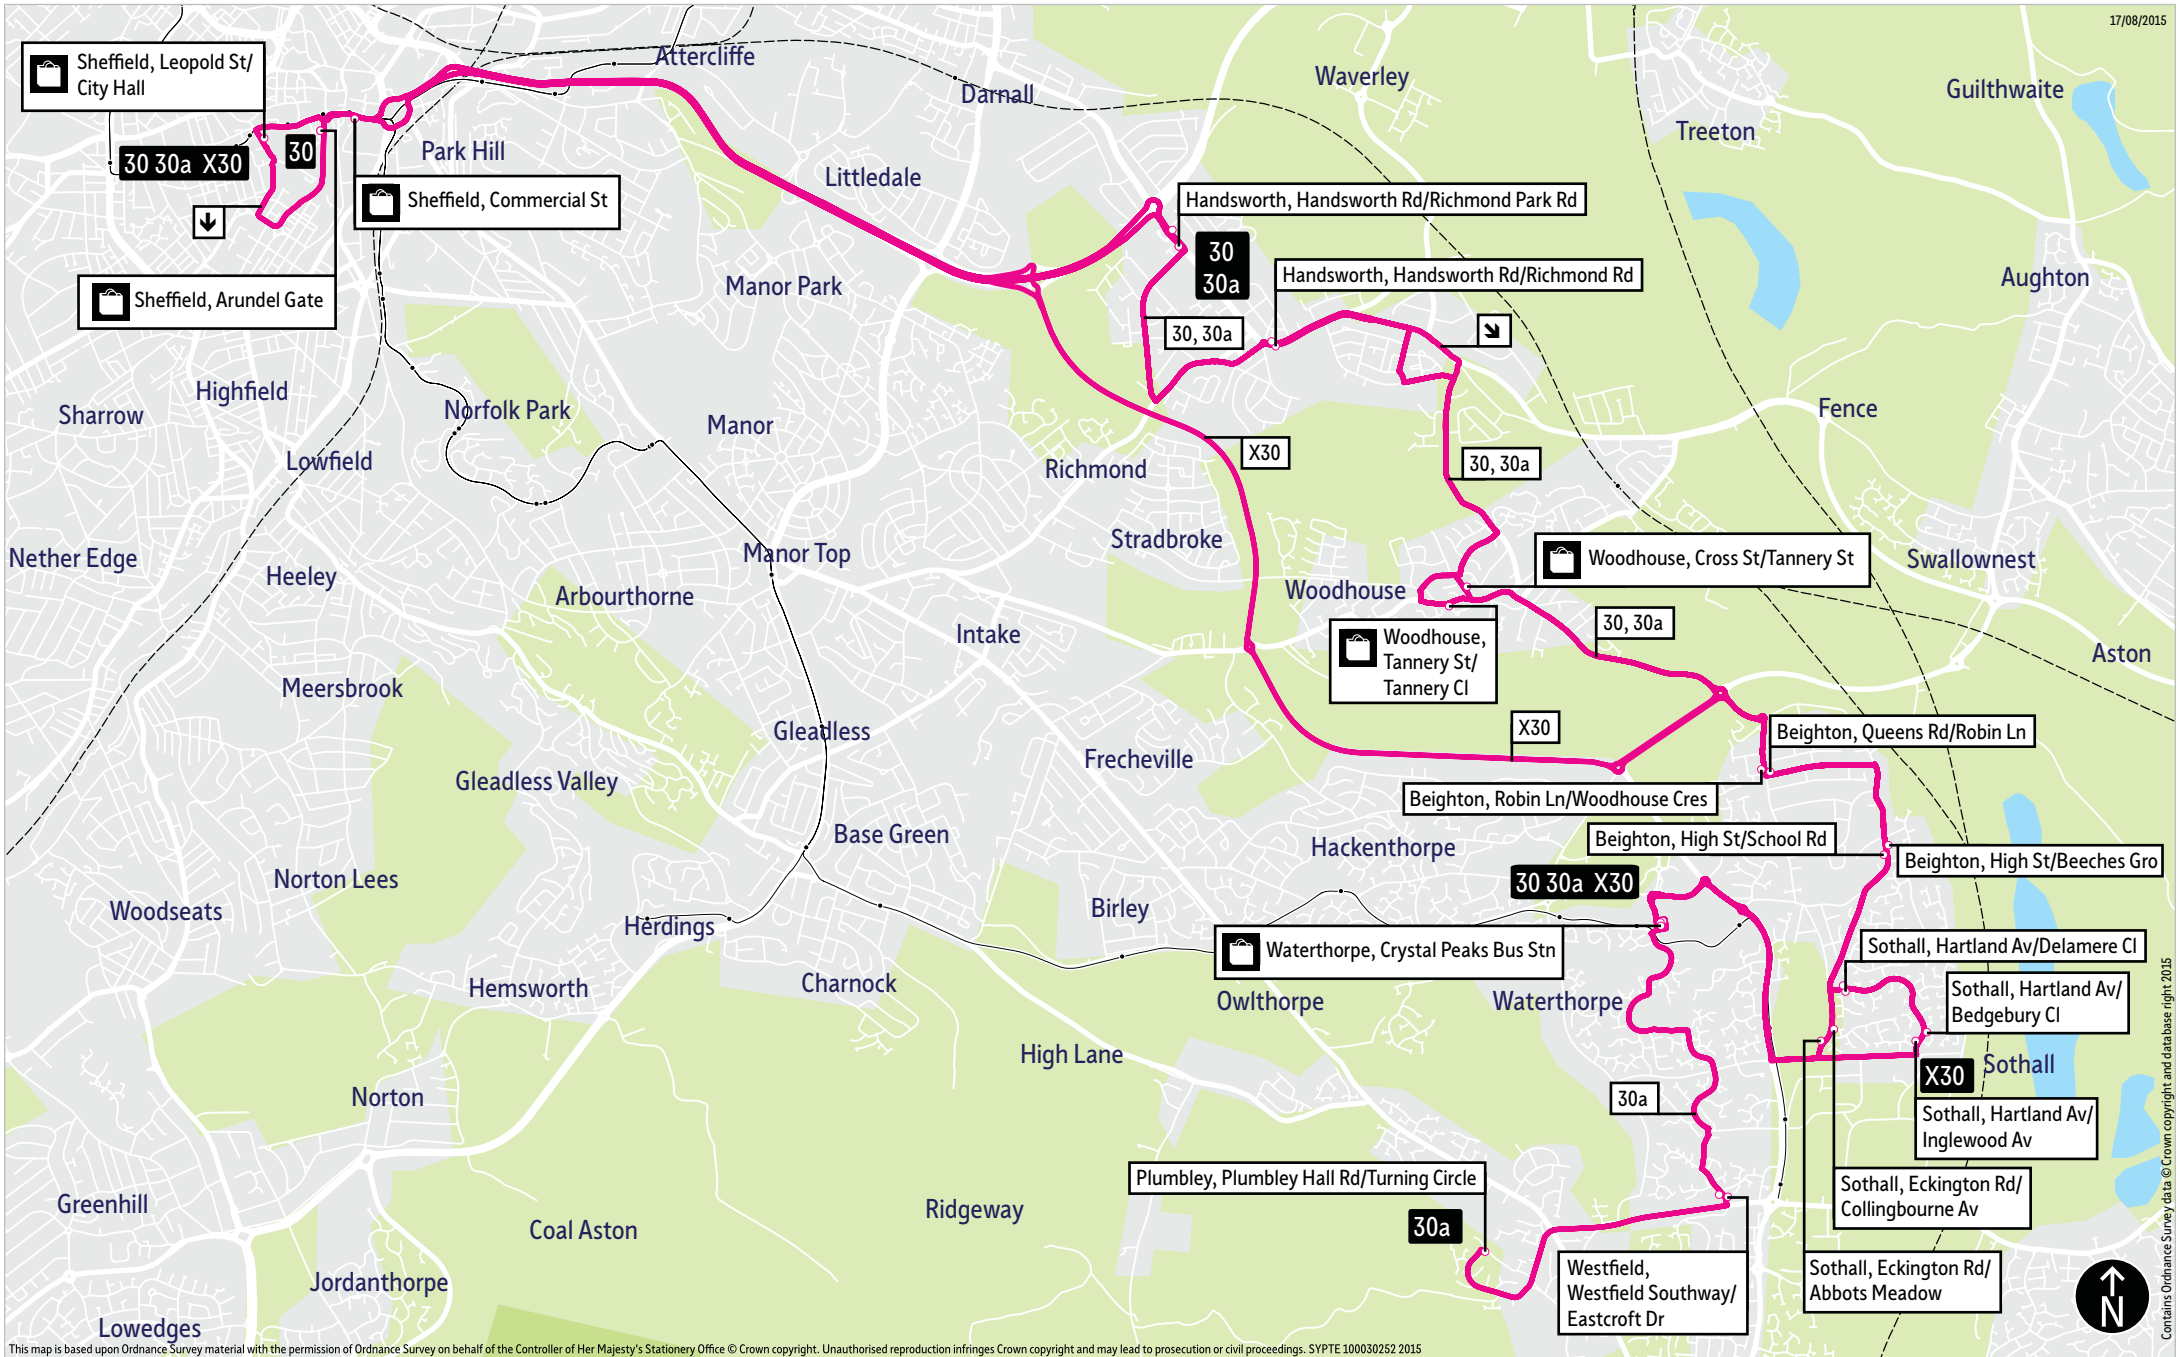

Bus route map for services 30, 30a and X30

17/08/2015

= Terminus point
 = Public transport
 = Shopping area
 = Bus route & stops
 = Rail line & station
 = Tram route & stop

Contains Ordnance Survey data © Crown copyright and database right 2015